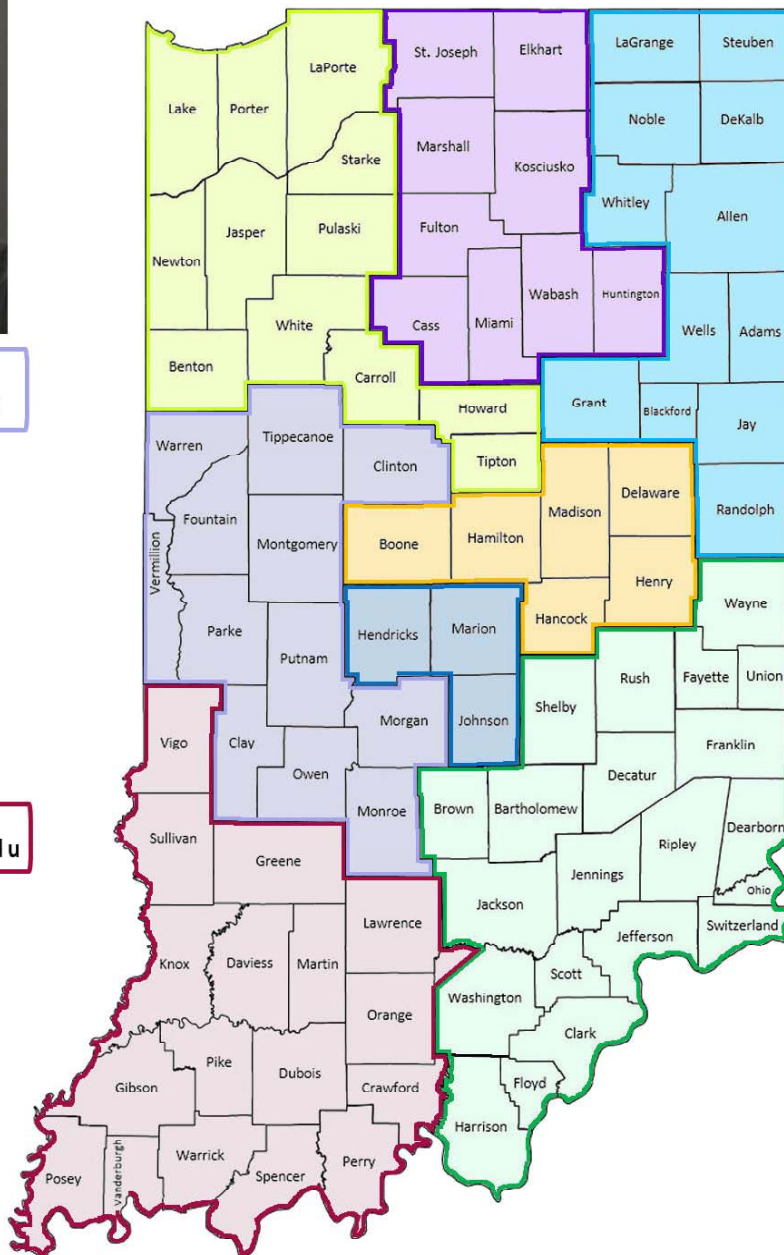

Garret Creason
gcreaso@purdue.edu
Statewide Territory